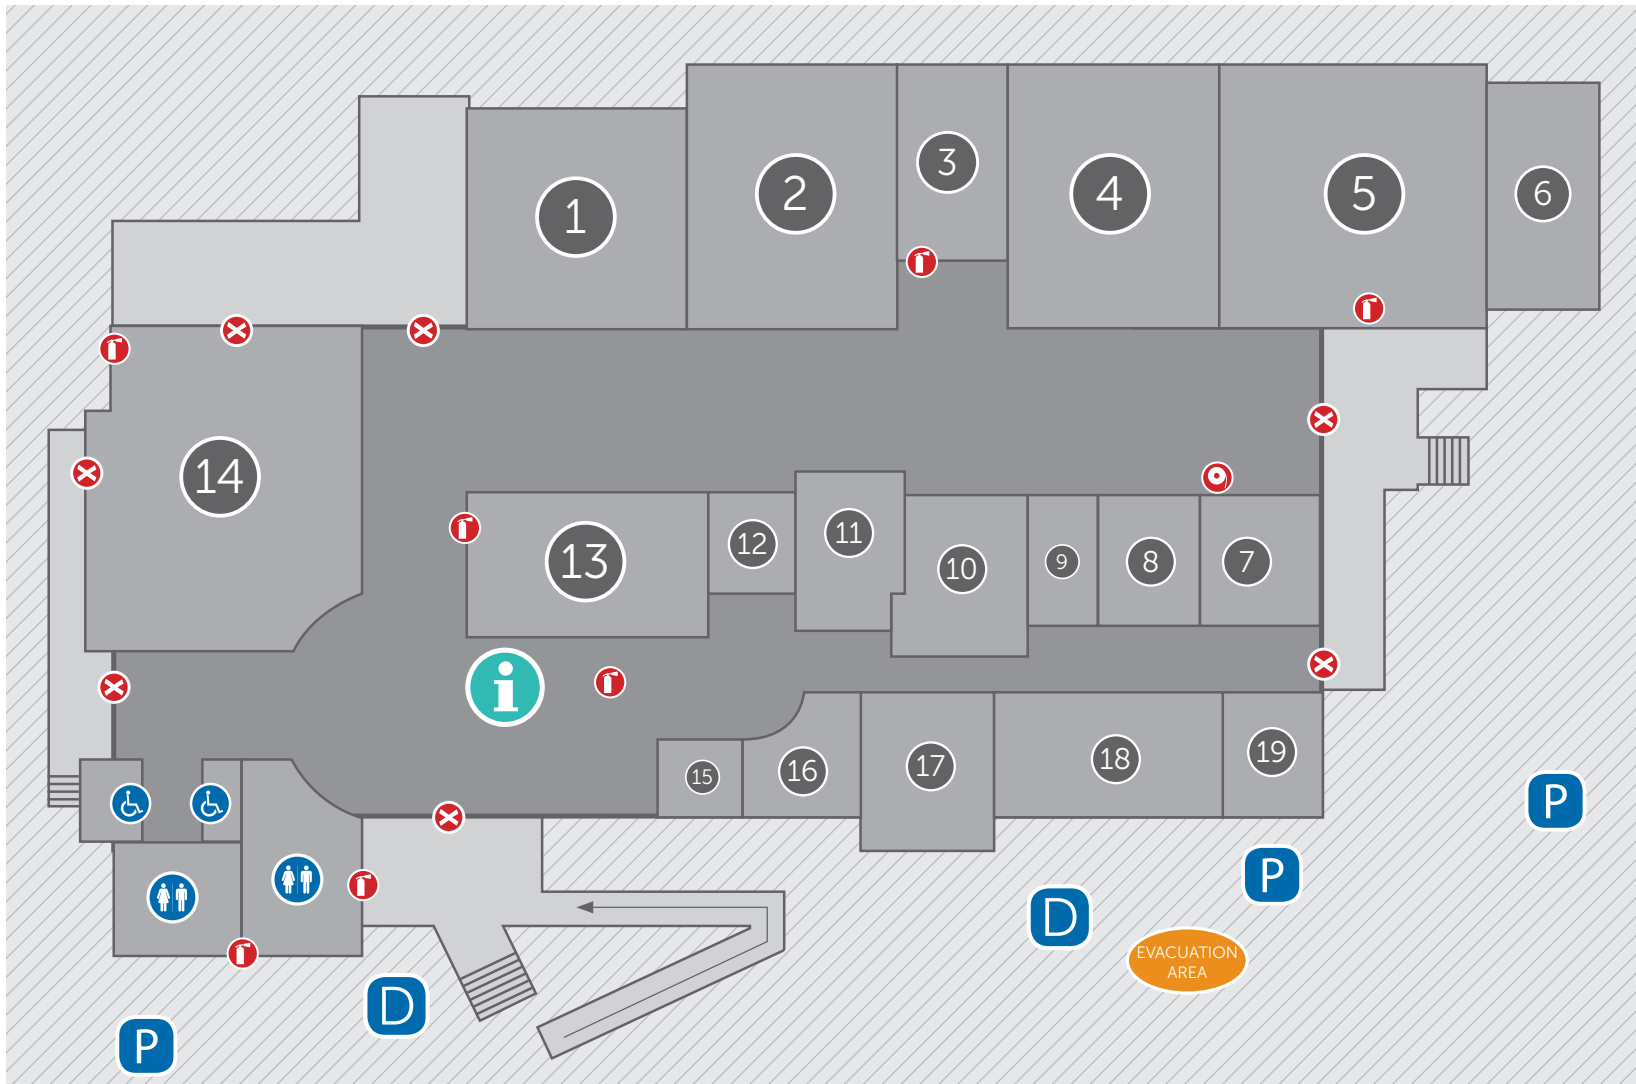

Sale Gtec Campus

KEY

- ① PC Lab
- ② GPC 1
- ③ PC Pod
- ④ GPC 2
- ⑤ Videocon GPC 3
- ⑥ Store Room
- ⑦ Staff Office
- ⑧ Comms Room
- ⑨ Store Room
- ⑩ Staff Lounge
- ⑪ Staff Toilets
- ⑫ Sick Bay
- ⑬ Staff Room
- ⑭ Student Lounge
- ⑮ Resource Room
- ⑯ MGR Office
- ⑰ Small GPC
- ⑱ Meeting Room
- ⑲ Staff Office GGT

- P** PARKING
- D** DISABLED PARKING
- i** RECEPTION
- ♿** TOILETS
- ♿** DISABLED TOILETS
- 🚒** FIRE HOSE REEL
- 🧯** FIRE EXTINGUISHER

In the event of an emergency proceed to the nearest **Exit** **✕** and make your way quickly and calmly to an **Evacuation Area** **EA**