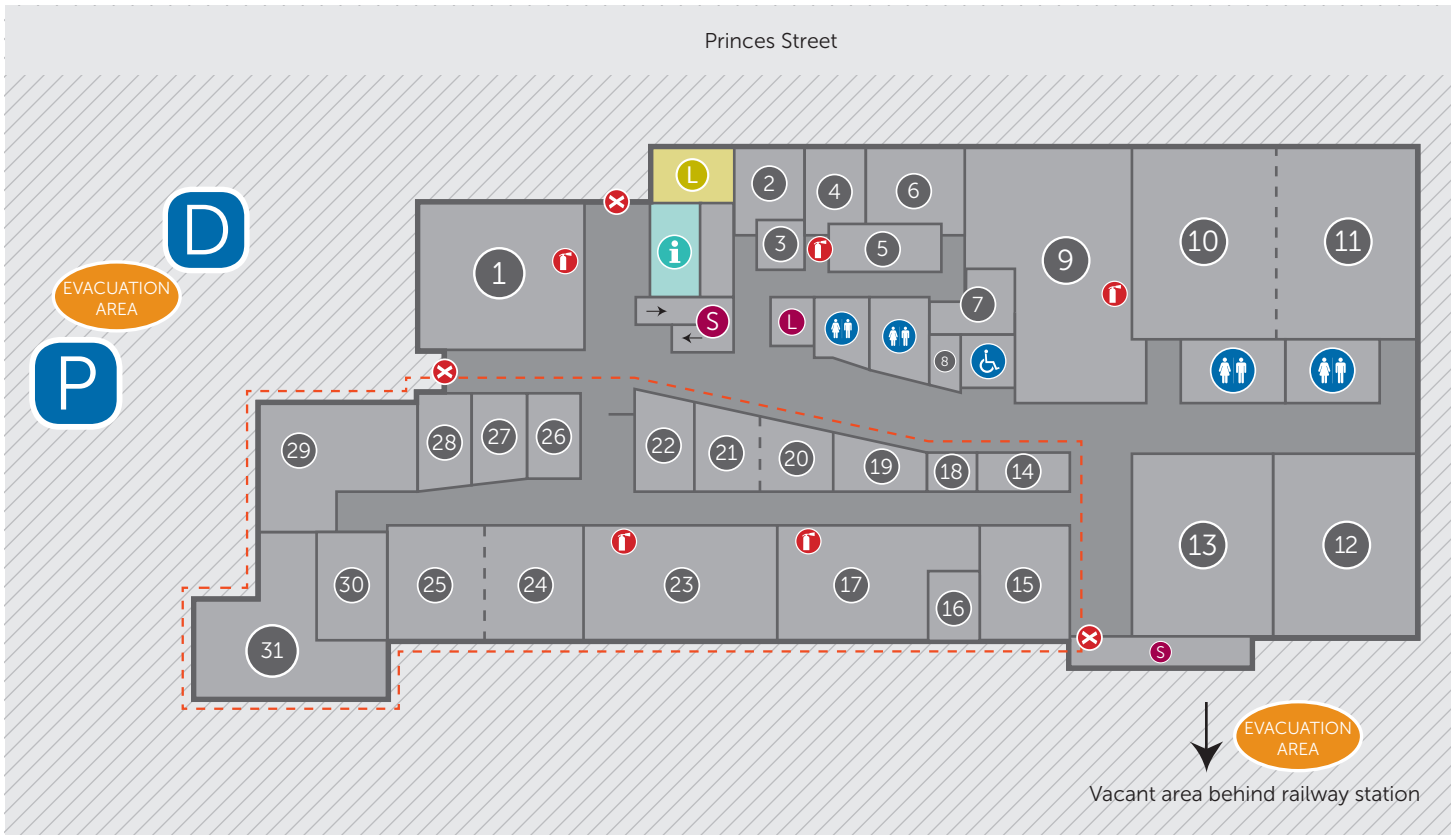

Traralgon Campus
49-63 Princes Street, Traralgon

Traralgon Campus GROUND FLOOR

KEY

- | | |
|-----------------------------------------------|--------------------|
| ① Hair Salon T1 | ①⑦ Kitchen T5 |
| ② Office | ①⑧ Staff Kitchen |
| ③ Store Room | ①⑨ Sound Studio |
| ④ Office | ②⑩ Office |
| ⑤ Store Room | ②⑪ Office |
| ⑥ Office | ②⑫ Office |
| ⑦ Spa | ②⑬ Classroom T4 |
| ⑧ Cleaner | ②⑭ Classroom T3 |
| ⑨ Beauty T8.1 | ②⑮ Classroom T2 |
| ⑩ Massage T8 | ②⑯ Office |
| ⑪ Hair Salon T9 | ②⑰ Office |
| ⑫ Classroom T7 | ②⑱ Office |
| ⑬ Classroom T6 | ②⑲ Staff Room |
| ⑭ Store Room | ③⑩ Sitting Area |
| ⑮ Office | ③⑪ Active Time Out |
| ⑯ Life Skill Training Centre Bathroom/Laundry | |

In the event of an emergency proceed to the nearest **Exit** **ⓧ**

and make your way quickly and calmly to an **Evacuation Area** **EA**

Traralgon Campus FIRST FLOOR

KEY

- ① Server
- ② Office
- ③ Staff Office
- ④ Classroom T18
- ⑤ Student Court
- ⑥ Student Court
- ⑦ Staff Court
- ⑧ Staff Kitchen
- ⑨ Office T10
- ⑩ Student Lounge
- ⑪ Cleaner
- ⑫ Classroom T11
- ⑬ Classroom T12
- ⑭ Classroom T17
- ⑮ Storage
- ⑯ Storage
- ⑰ Classroom T13
- ⑱ Classroom T14
- ⑲ Classroom T15
- ⑳ Classroom T16
- ㉑ Higher Education Staff Room

- ♂♀ TOILETS
- ♿ DISABLED TOILETS
- S STAIRS
- L LIFT
- i FIRE EXTINGUISHER

In the event of an emergency proceed to the nearest **Exit**

and make your way quickly and calmly to an **Evacuation Area**