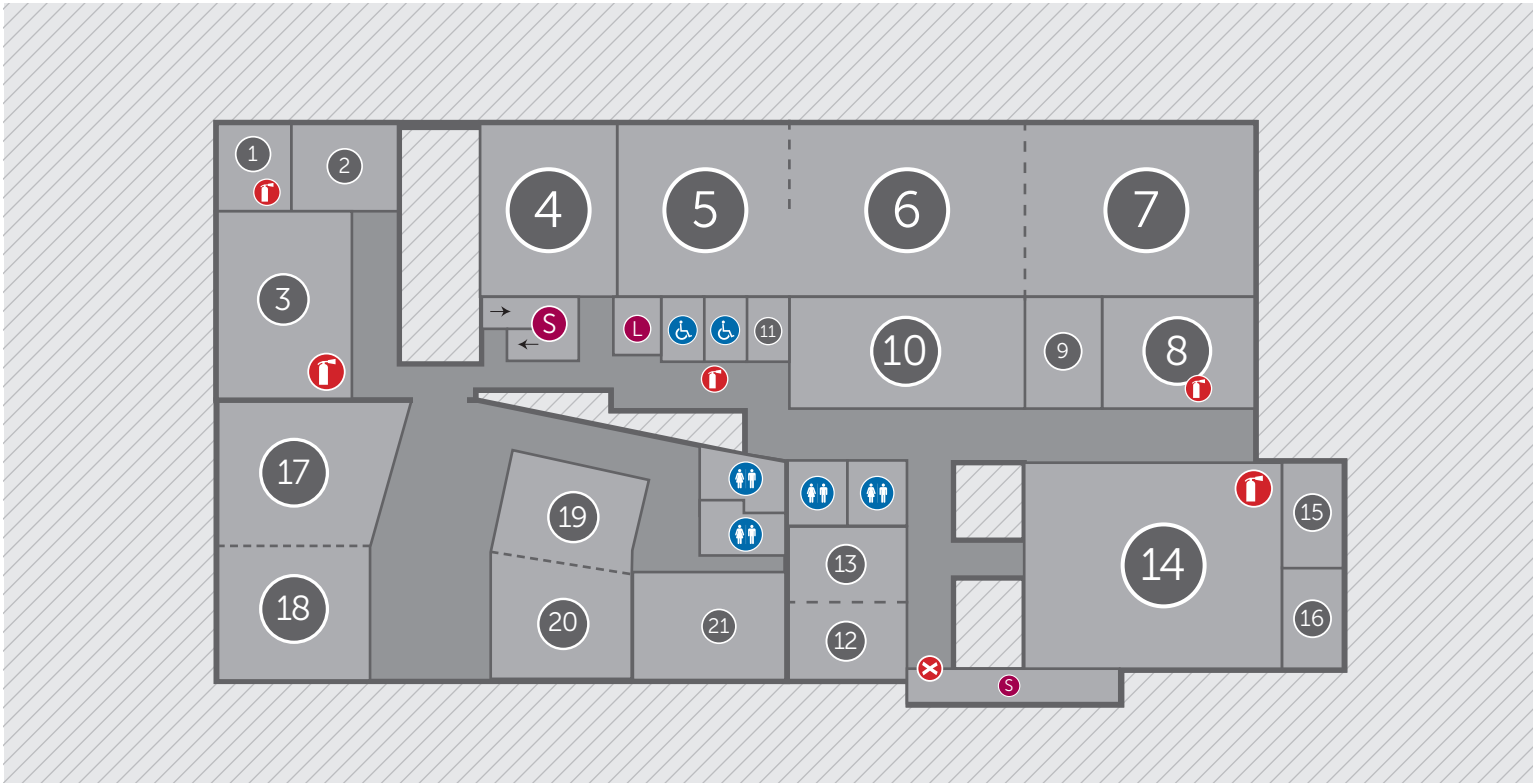

Traralgon Campus
49-63 Princes Street, Traralgon

Traralgon Campus GROUND FLOOR

KEY

- | | |
|-----------------------------------------------|--------------------|
| ① Hair Salon T1 | ①⑦ Kitchen T5 |
| ② Office | ①⑧ Staff Kitchen |
| ③ Store Room | ①⑨ Sound Studio |
| ④ Office | ②⑩ Office |
| ⑤ Store Room | ②⑪ Office |
| ⑥ Office | ②⑫ Office |
| ⑦ Spa | ②⑬ Classroom T4 |
| ⑧ Cleaner | ②⑭ Classroom T3 |
| ⑨ Beauty T8.1 | ②⑮ Classroom T2 |
| ⑩ Massage T8 | ②⑯ Office |
| ⑪ Hair Salon T9 | ②⑰ Office |
| ⑫ Classroom T7 | ②⑱ Office |
| ⑬ Classroom T6 | ②⑲ Staff Room |
| ⑭ Store Room | ③⑩ Sitting Area |
| ⑮ Office | ③⑪ Active Time Out |
| ⑯ Life Skill Training Centre Bathroom/Laundry | |

In the event of an emergency proceed to the nearest **Exit** **ⓧ**

and make your way quickly and calmly to an **Evacuation Area** **EA**

Traralgon Campus FIRST FLOOR

KEY

- ① Server
- ② Office
- ③ Staff Office
- ④ Classroom T18
- ⑤ Student Court
- ⑥ Student Court
- ⑦ Staff Court
- ⑧ Staff Kitchen
- ⑨ Office T10
- ⑩ Student Lounge
- ⑪ Cleaner
- ⑫ Classroom T11
- ⑬ Classroom T12
- ⑭ Classroom T17
- ⑮ Storage
- ⑯ Storage
- ⑰ Classroom T13
- ⑱ Classroom T14
- ⑲ Classroom T15
- ⑳ Classroom T16
- ㉑ Higher Education Staff Room