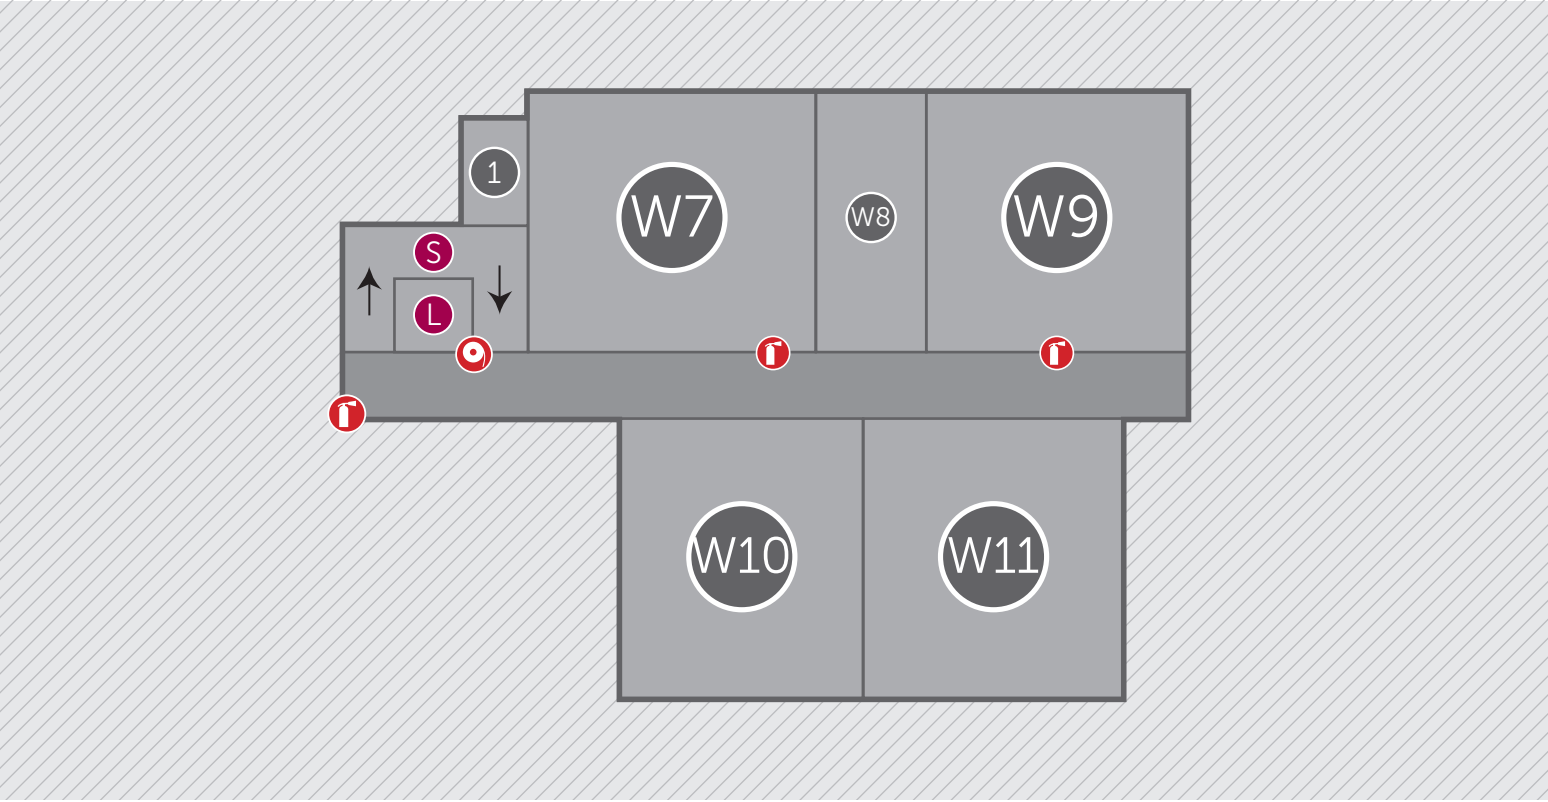

Warragul Campus FIRST FLOOR

KEY

- 1 Storage
- W7 Practical Room W7
- W8 Practical Room W8
- W10 Classroom W10
- W11 Classroom W11
- W9 Classroom W9

- S STAIRS
- L LIFT
- R FIRE HOSE REEL
- F FIRE EXTINGUISHER

In the event of an emergency proceed to the nearest **Exit** and make your way quickly and calmly to an **Evacuation Area**