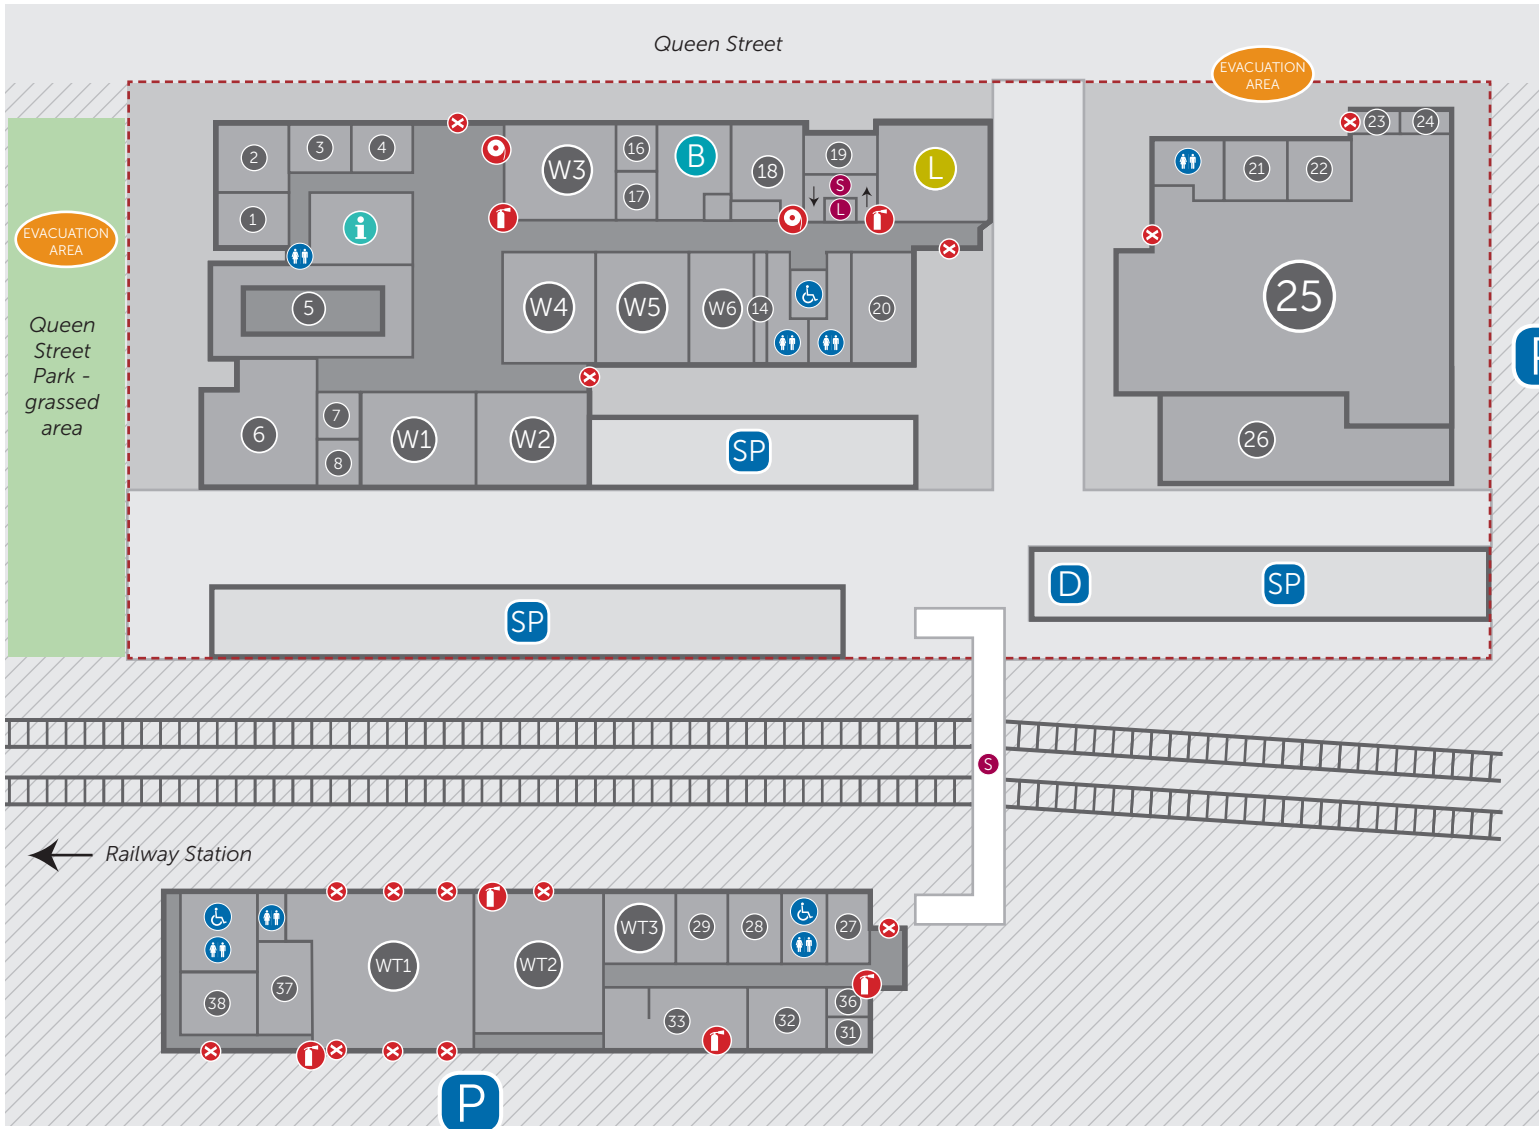

Warragul Campus

116 - 118 Queen Street, Warragul

Warragul Campus GROUND FLOOR

KEY

- 1 Staff Office
- 2 Executive Director
- 3 Staff Office
- 4 Staff Office
- 5 Staff Lunch Room
- 6 Staff Room
- 7 Store Room
- 8 Store Room
- 9 Store Room
- 10 Store Room
- 11 Store Room
- 12 Store Room
- 13 Store Room
- 14 Store Room
- 15 Computer Lab W5
- 16 Classroom W6
- 17 Classroom W6
- 18 Classroom W6
- 19 Classroom W6
- 20 Classroom W6
- 21 Classroom
- 22 Office
- 23 Store Room
- 24 Store Room
- 25 Workshop
- 26 Outdoor Service Area

Warragul Tearooms

- 27 Staff Kitchen
- 28 Staff Office
- 29 Staff Office
- WT3 Meeting Room WT3
- 31 Server
- 32 Staff Office
- 33 Commercial Kitchen
- WT2 Meeting Room WT2
- WT1 Ball Room WT1
- 36 Storage
- 37 Small Function Room
- 38 Cafe Area
- 18 Student Amenities
- 19 Staff Office
- 20 Switchboards

- SP STAFF PARKING
- P PARKING
- ♿ DISABLED TOILETS
- 🚒 FIRE HOSE REEL
- 🧯 FIRE EXTINGUISHER
- 👤 THE BUBBLE
- 📖 LIBRARY
- D DISABLED PARKING
- ♿ TOILETS
- S STAIRS
- L LIFT
- 👤 FIRE EXTINGUISHER
- 👤 RECEPTION

In the event of an emergency proceed to the nearest **Exit** 🚪 and make your way quickly and calmly to an **Evacuation Area** EA

Warragul Campus FIRST FLOOR

KEY

- 1 Storage
- W7 Practical Room W7
- W8 Practical Room W8
- W10 Classroom W10
- W11 Classroom W11
- W9 Classroom W9