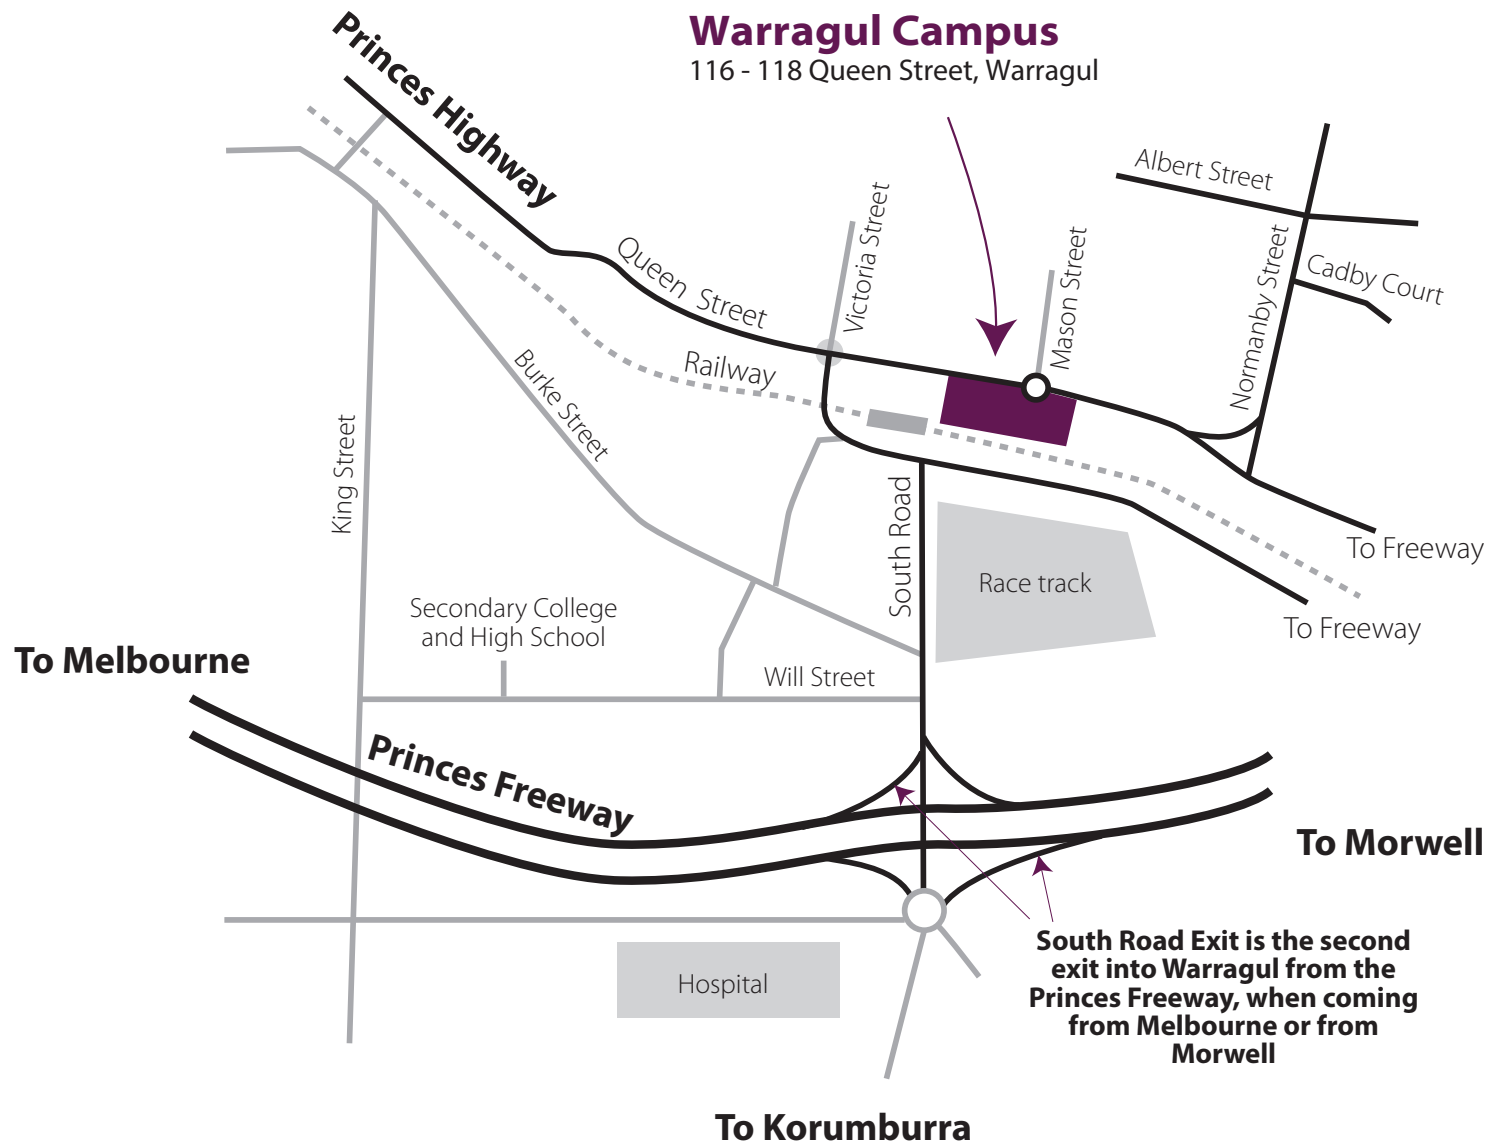

Warragul Campus

116 - 118 Queen Street, Warragul

Warragul Campus GROUND FLOOR

KEY

- 1 Staff Office
- 2 Executive Director
- 3 Staff Office
- 4 Staff Office
- 5 Staff Lunch Room
- 6 Staff Room
- 7 Store Room
- 8 Store Room
- 9 Store Room
- 10 Store Room
- 11 Store Room
- 12 Store Room
- 13 Store Room
- 14 Store Room
- 15 Computer Lab W5
- 16 Classroom W6
- 17 Classroom W6
- 18 Classroom W6
- 19 Classroom W6
- 20 Classroom W6
- 21 Classroom
- 22 Office
- 23 Store Room
- 24 Store Room
- 25 Workshop
- 26 Outdoor Service Area